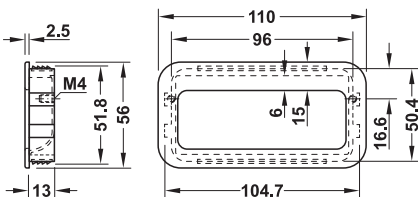

Finish/colour	Cat. No.
Grey	151.35.204
Polished chrome plated	151.35.205
Matt chrome plated	155.00.565
Nickel plated	151.35.209

Packing: 1 or 20 pieces

> Installation: Harpoon-type fixing

Finish/colour	Cat. No.
Matt chrome plated	155.00.560
Matt nickel plated	155.00.555

Packing: 1, 10 or 50 pieces

M4 threaded screws

► FF 1.260

DGH-M-INT 2020, HDE-en, 05/19, Dimensional data not binding. We reserve the right to alter specifications without notice.